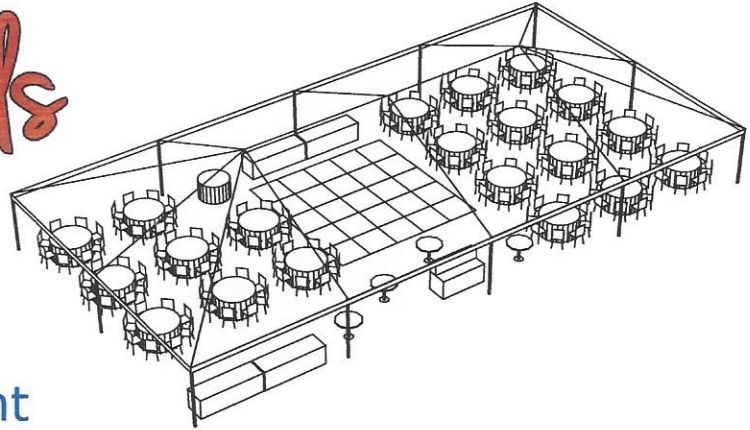

Party Connection Rentals

40x80 Premier Engineered Frame Tent

20x20 Dance Floor

Round Tables
 seat 8-10 people
 168-208 people

Event Rental & Decor

Date:
Project:
Owner:
Designer: Joe