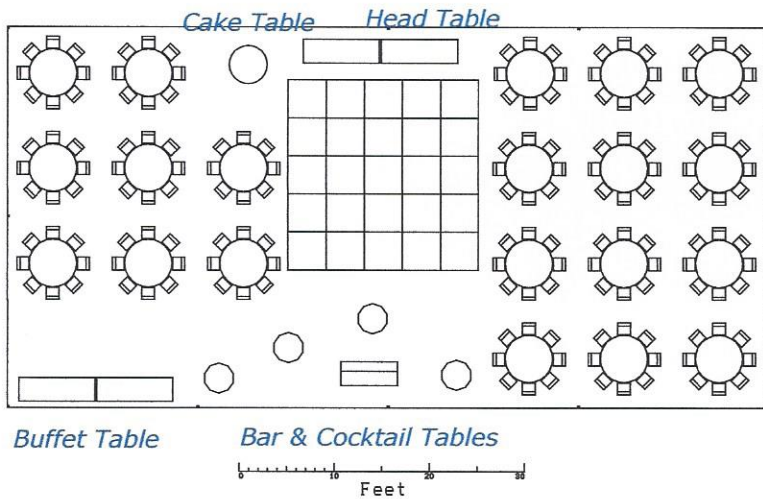

# Party Connection Rentals

40x80 Premier Engineered Frame Tent

20x20 Dance Floor

Round Tables  
 seat 8-10 people  
 168-208 people

Event Rental & Decor

Date:
Project:
Owner:
Designer: Joe