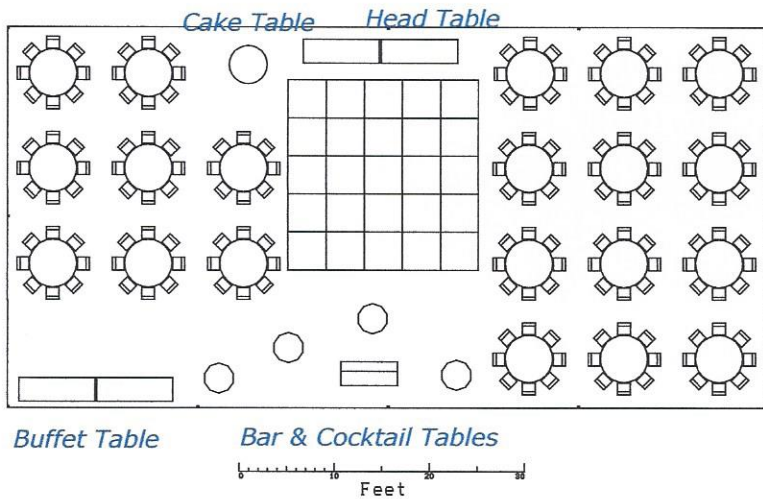

Party Connection Rentals

40x80 Premier Engineered Frame Tent

20x20 Dance Floor

Round Tables
 seat 8-10 people
 168-208 people

Event Rental & Decor

Date:
Project:
Owner:
Designer: Joe