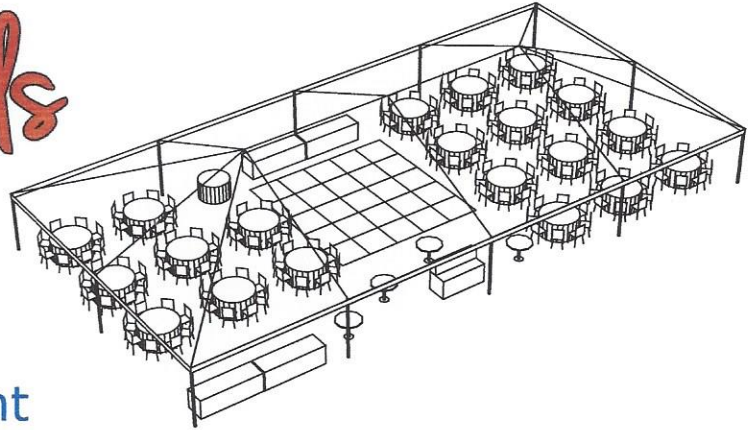

# Party Connection Rentals

40x80 Premier Engineered Frame Tent

20x20 Dance Floor

Round Tables  
 seat 8-10 people  
 168-208 people

Event Rental & Decor

Date:
Project:
Owner:
Designer: Joe