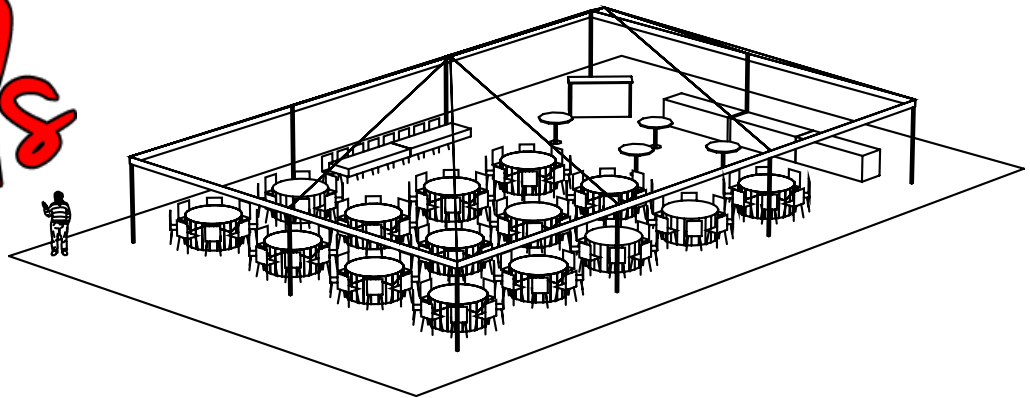

Party Connection Rentals

40x60 Premier Jumbo Trac Tent

15 Round Tables

128 Chairs

4 Cruiser (cocktail) tables

5 - 8' Banquet Tables

Bar

Buffet