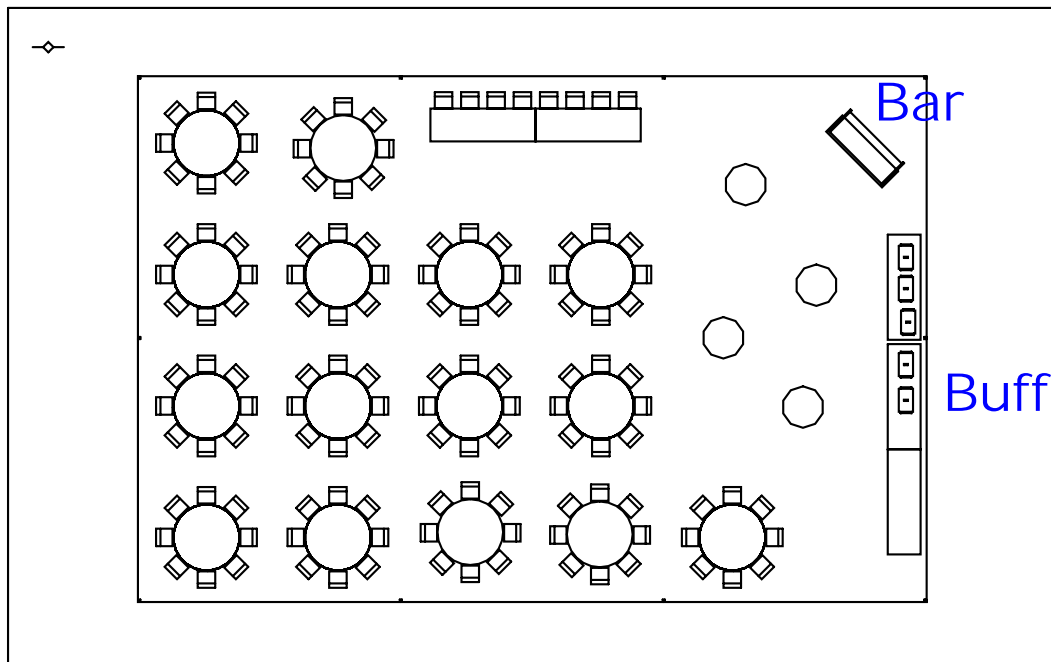

## 40x60 Premier Jumbo Trac Tent

15 Round Tables

128 Chairs

4 Cruiser (cocktail) tables

5 - 8' Banquet Tables

Bar

Buffet

Event Rental & Decor