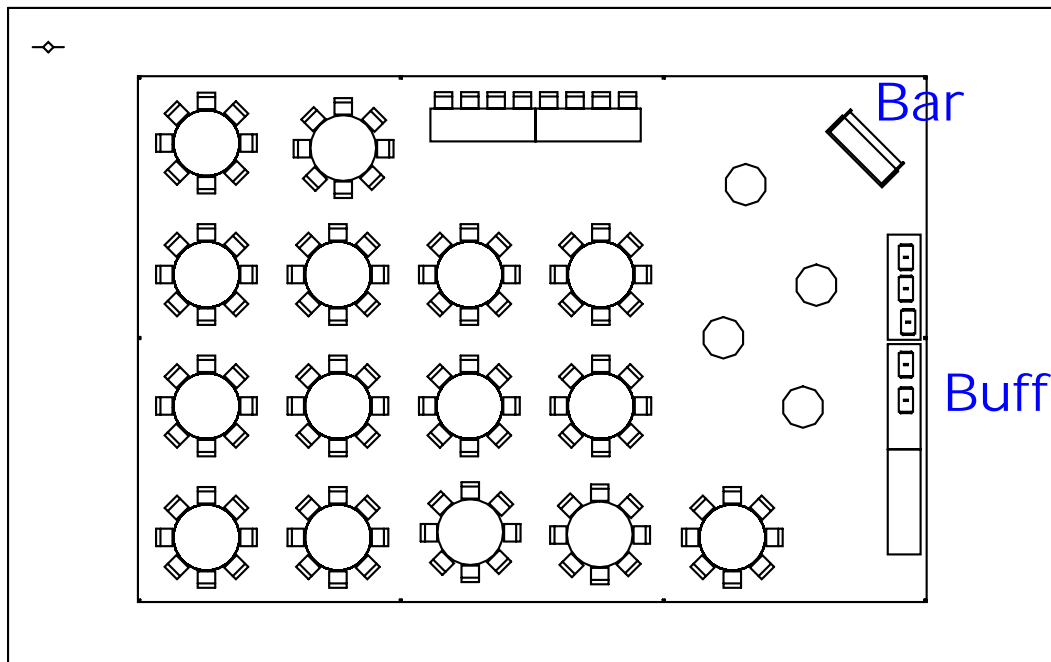

Party Connection Rentals

40x60 Premier Jumbo Trac Tent

15 Round Tables

128 Chairs

4 Cruiser (cocktail) tables

5 - 8' Banquet Tables

Bar

Buffet