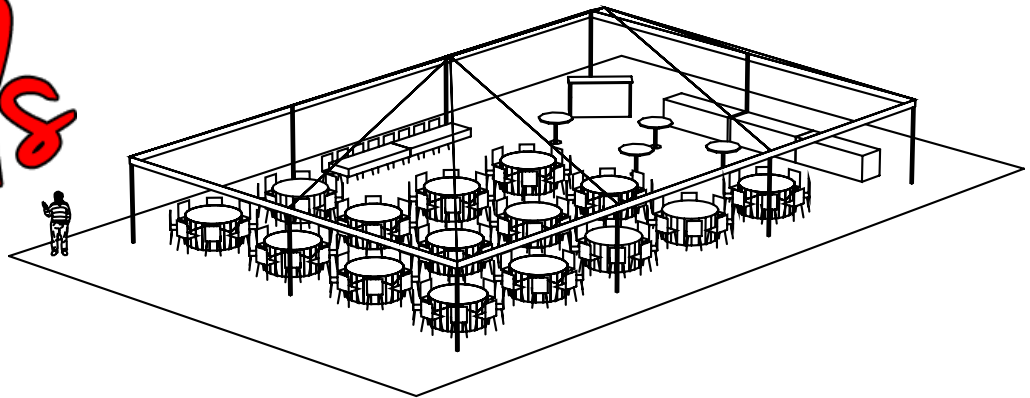

## 40x60 Premier Jumbo Trac Tent

15 Round Tables

128 Chairs

4 Cruiser (cocktail) tables

5 - 8' Banquet Tables

Bar

Buffet

Event Rental & Decor