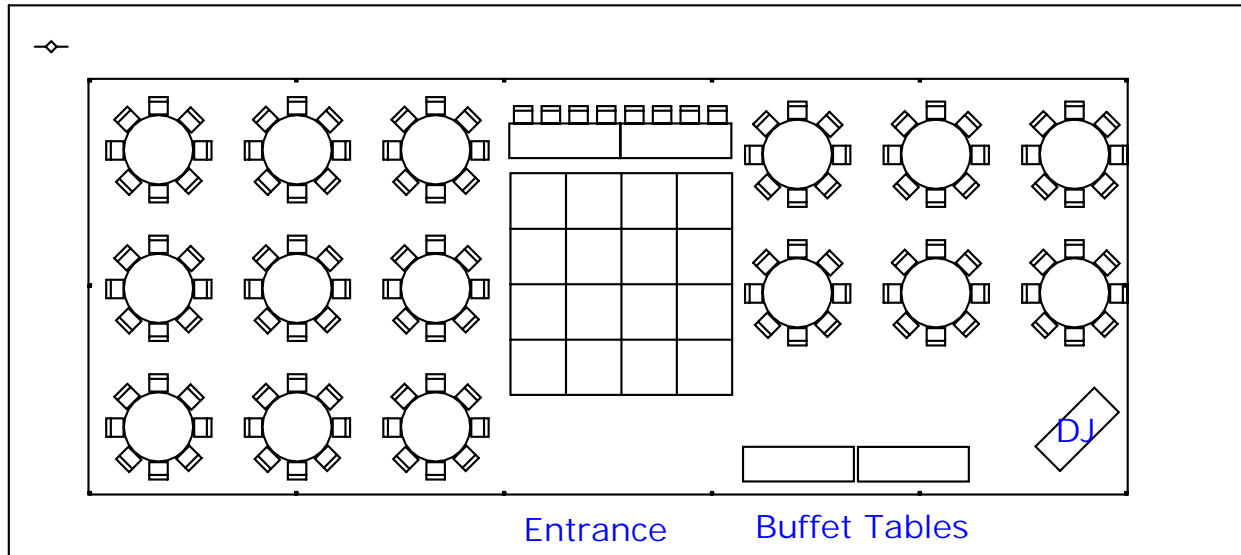

Party Connection Rentals

30x75 Premier Engineered Frame Tent

No Centre Poles - allows more room for tables & chairs

128 - 150 People

16x16 Dance Floor

Head Table

Buffet Tables

DJ Table