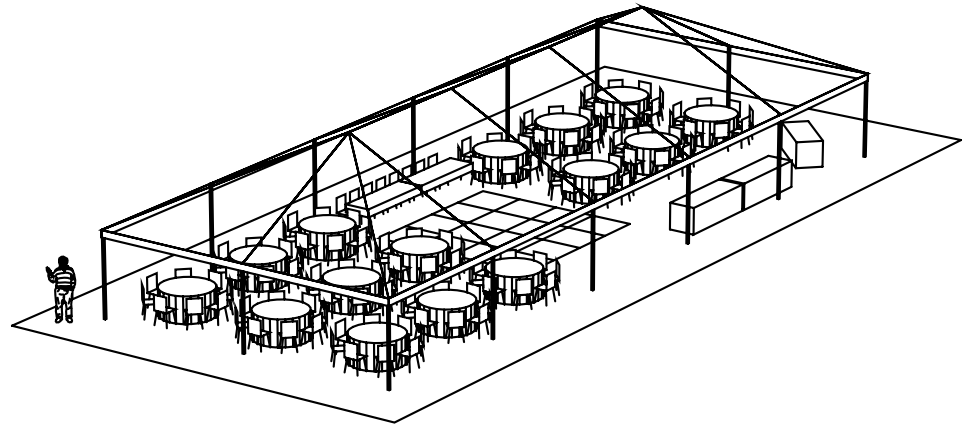

Party Connection Rentals

30x75 Premier Engineered Frame Tent

No Centre Poles - allows more room for tables & chairs

128 - 150 People

16x16 Dance Floor

Head Table

Buffet Tables

DJ Table