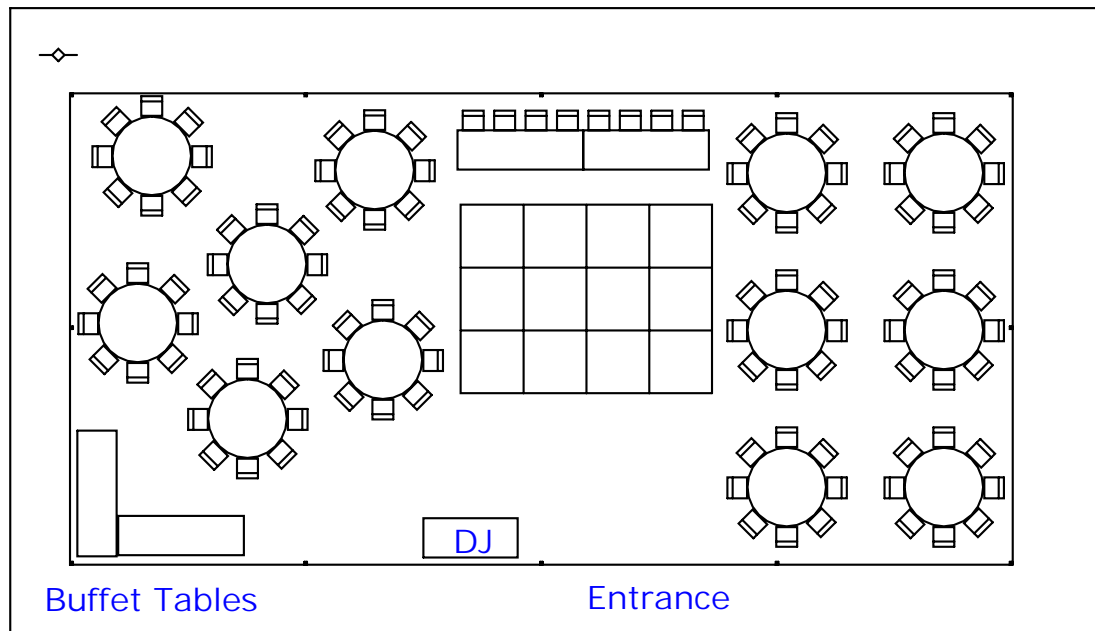

Party Connection Rentals

30x60 Premier Engineered Frame Tent

12 Round Tables

Head Table

104 Chairs

12x16 Dance Floor

Buffet & DJ Tables

Window Walls Slide