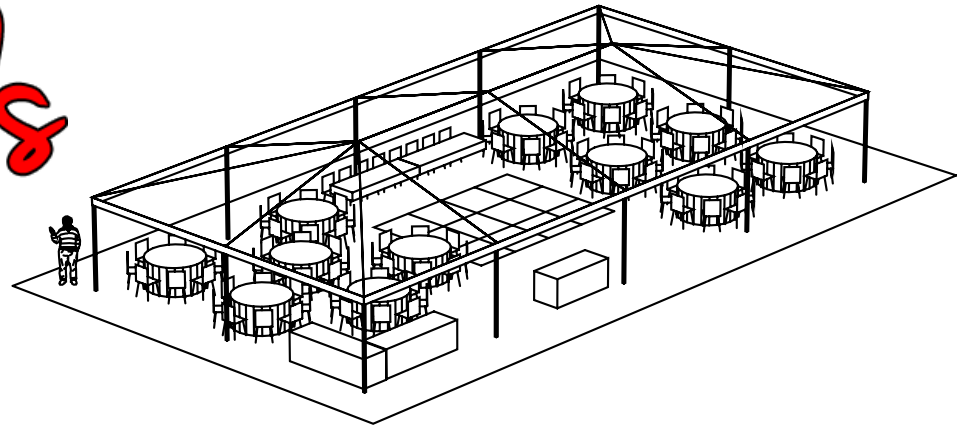

Party Connection Rentals

30x60 Premier Engineered Frame Tent

12 Round Tables
Head Table
104 Chairs
12x16 Dance Floor
Buffet & DJ Tables
[Window Walls Slide](#)
Event Rental & Decor

Date:
Project:Wedding
Owner:
Designer:Joe