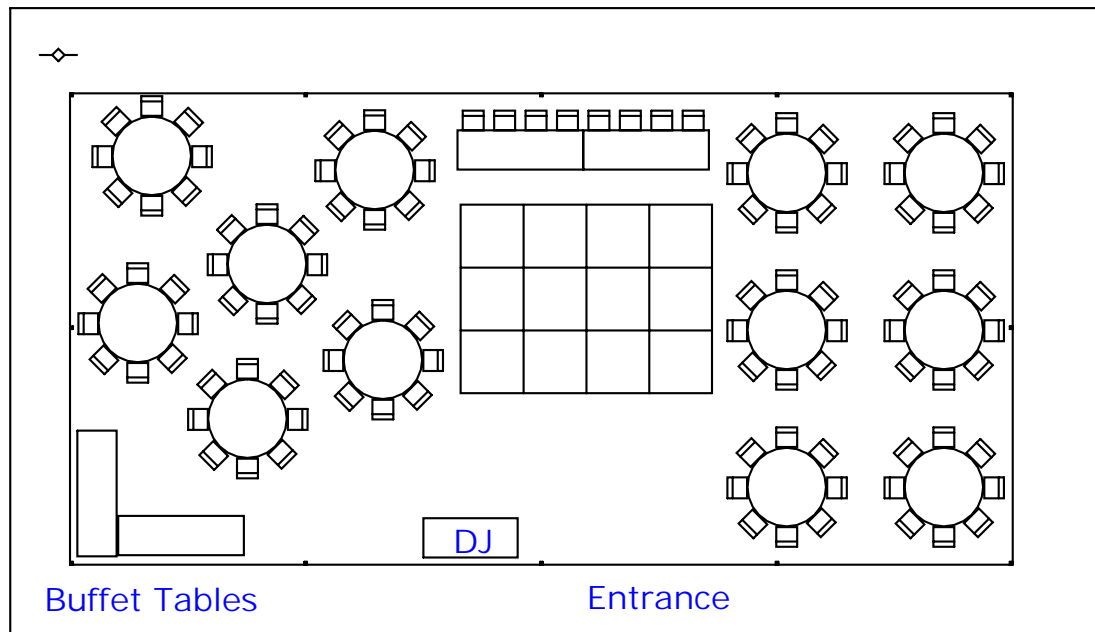

Party Connection Rentals

30x60 Premier Engineered Frame Tent

12 Round Tables
Head Table
104 Chairs
12x16 Dance Floor
Buffet & DJ Tables
[Window Walls Slide](#)
Event Rental & Decor

Date:
Project:Wedding
Owner:
Designer:Joe