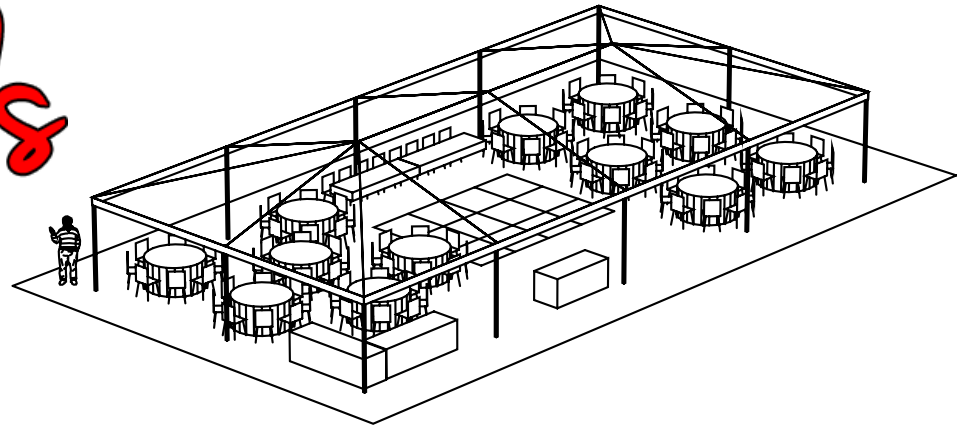

Party Connection Rentals

30x60 Premier Engineered Frame Tent

12 Round Tables

Head Table

104 Chairs

12x16 Dance Floor

Buffet & DJ Tables

Window Walls Slide