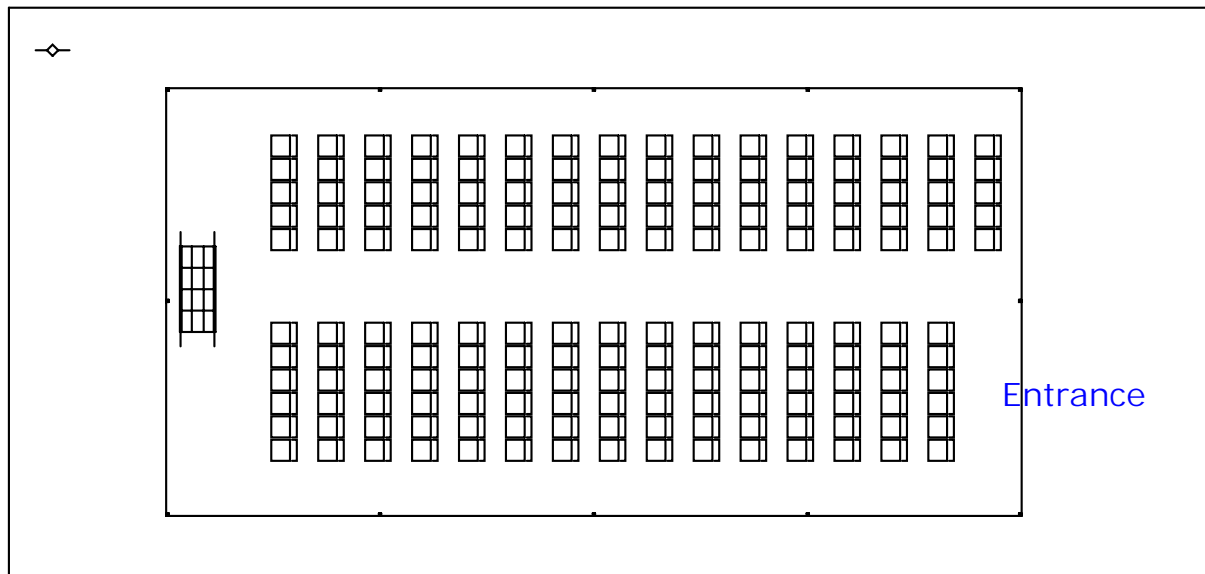

Party Connection Rentals

30x60 Premier Engineered Frame Tent

170 Chairs
with 3 aisles

Window Walls Slide

Event Rental & Decor

Date:
Project:Wedding
Owner:
Designer:Joe