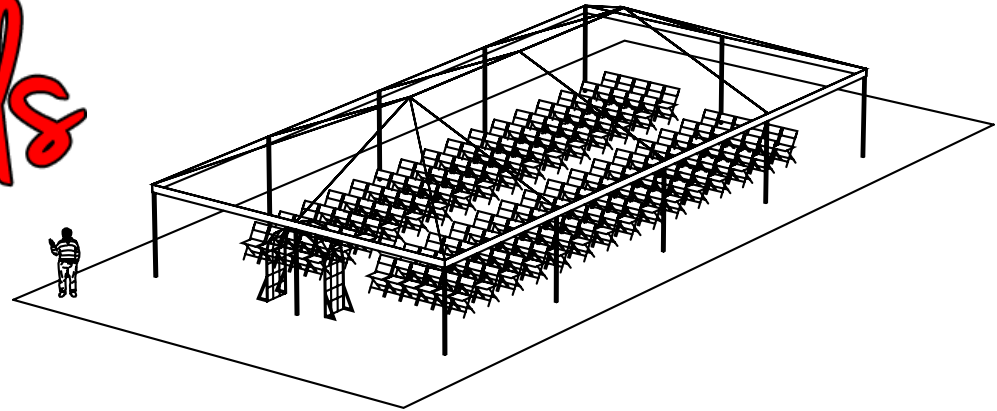

Party Connection Rentals

30x60 Premier Engineered Frame Tent

170 Chairs
with 3 aisles

Window Walls Slide

Event Rental & Decor

Date:
Project:Wedding
Owner:
Designer:Joe