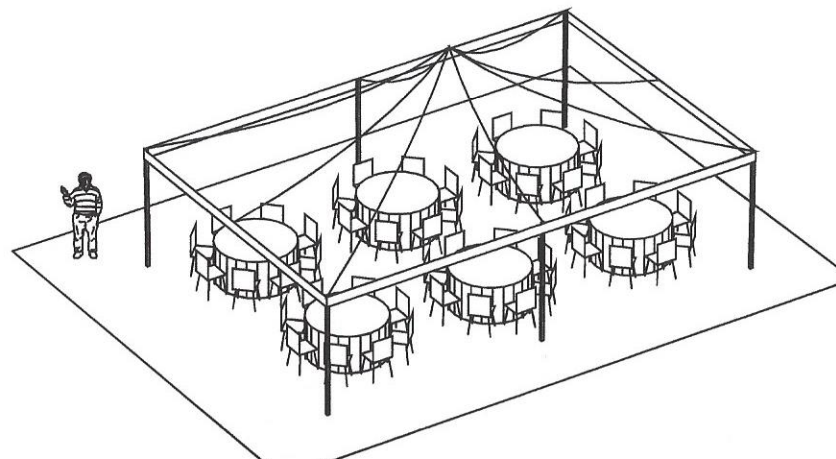

## 20x30 High Peak Frame Tent

0 10 20 30

Feet

48 People

Event Rental & Decor

Date:  
Project:  
Owner:  
Designer: Joe