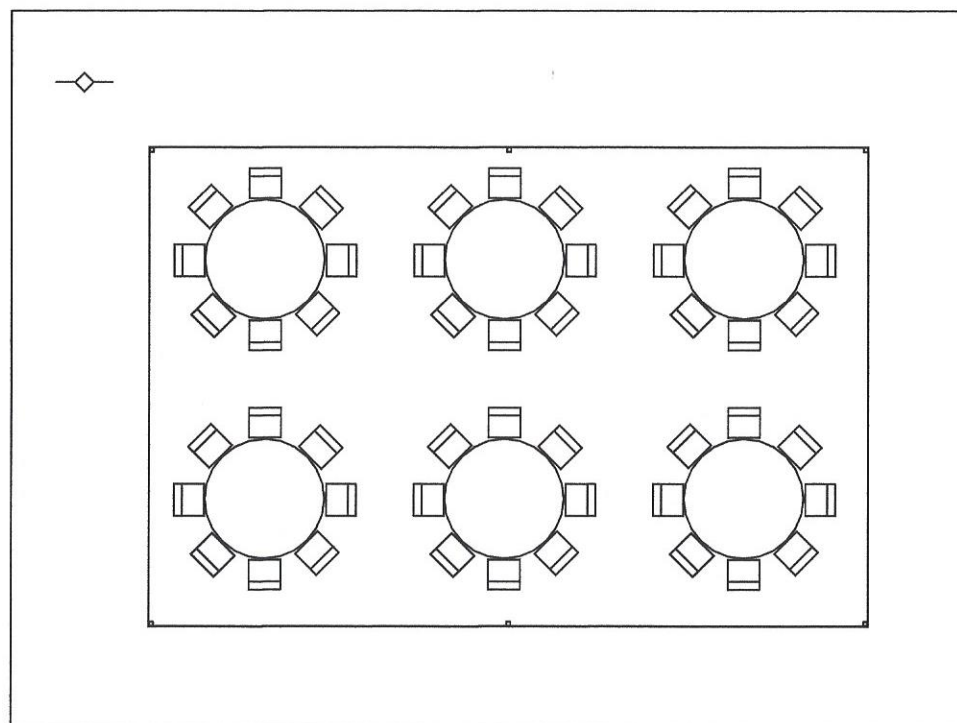

Party Connection Rentals

20x30 High Peak Frame Tent

Feet

48 People

Event Rental & Decor

Date:
Project:
Owner:
Designer: Joe