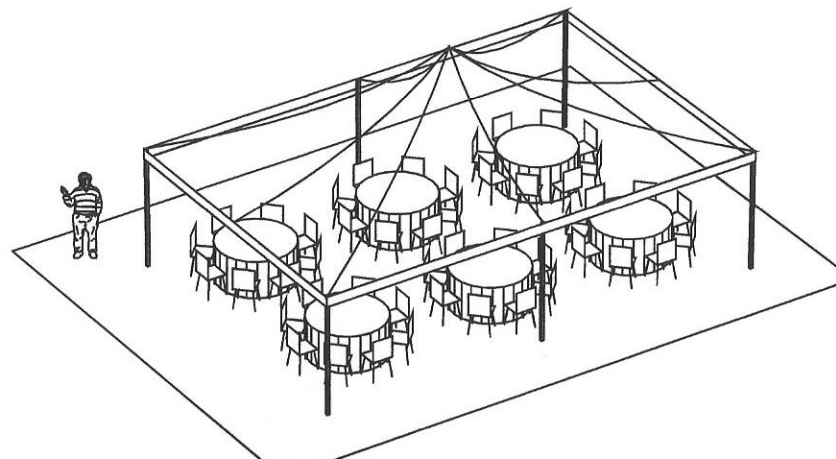

Party Connection Rentals

20x30 High Peak Frame Tent

Feet

48 People

Event Rental & Decor

Date:
Project:
Owner:
Designer: Joe