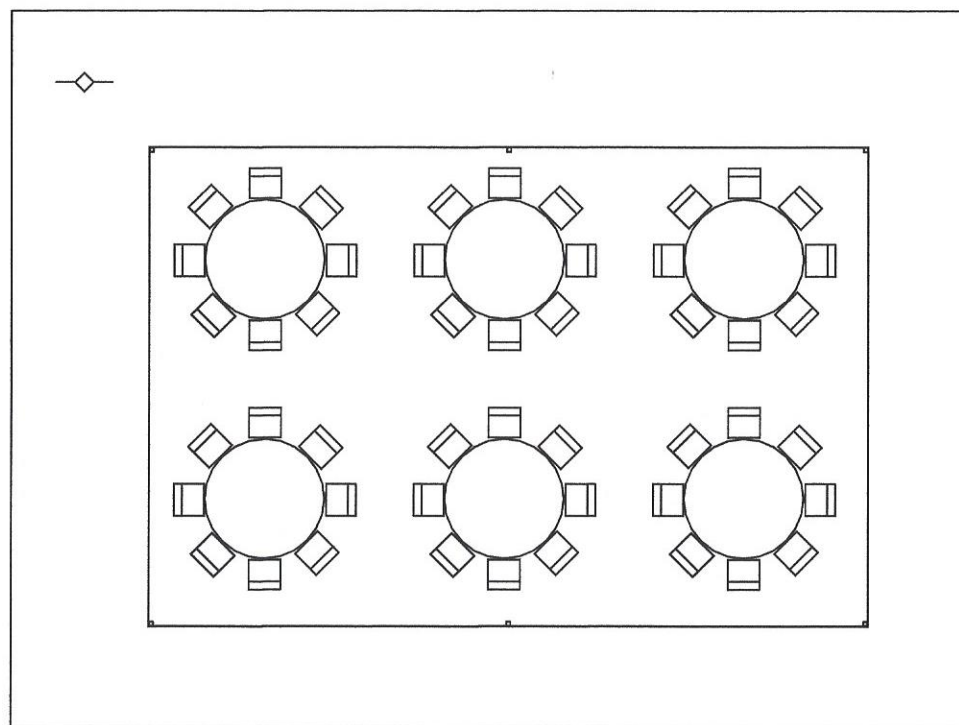

## 20x30 High Peak Frame Tent

0 10 20 30

Feet

48 People

Event Rental & Decor

Date:  
Project:  
Owner:  
Designer: Joe