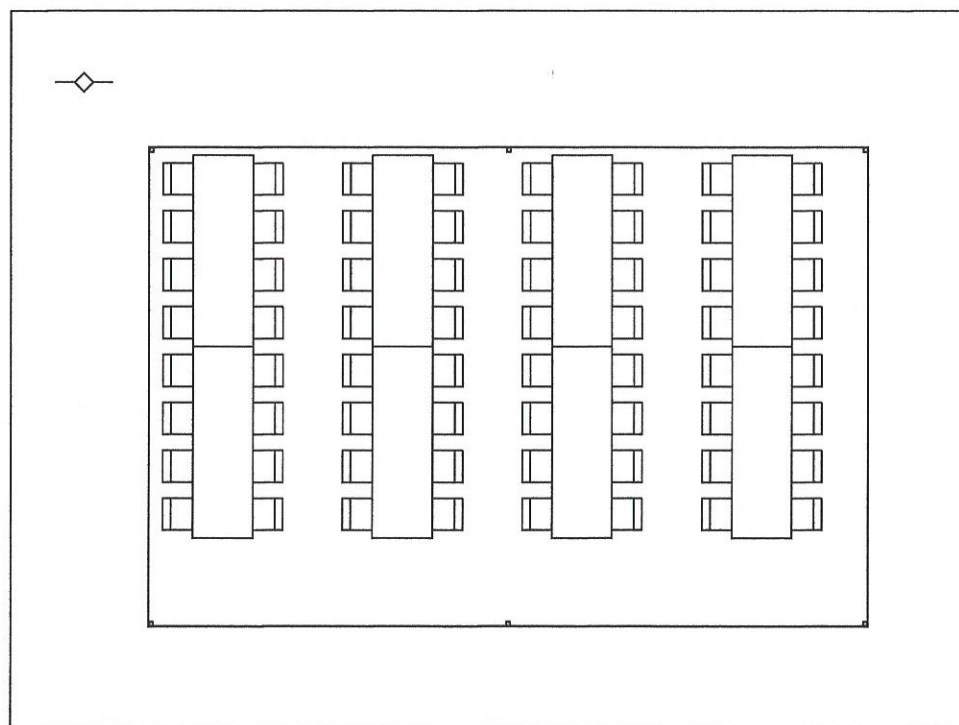

Party Connection Rentals

20x30 High Peak Frame Tent

64 People

Event Rental & Decor

Date:
Project:
Owner:
Designer: Joe