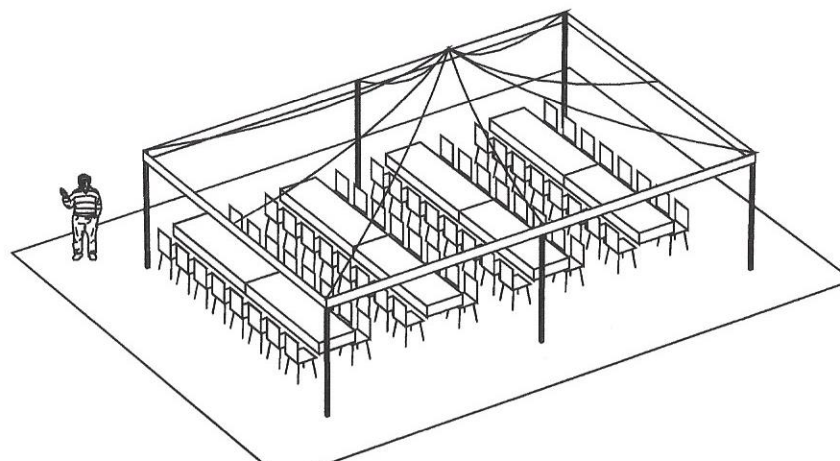

Party Connection Rentals

20x30 High Peak Frame Tent

64 People

Event Rental & Decor

Date:
Project:
Owner:
Designer: Joe