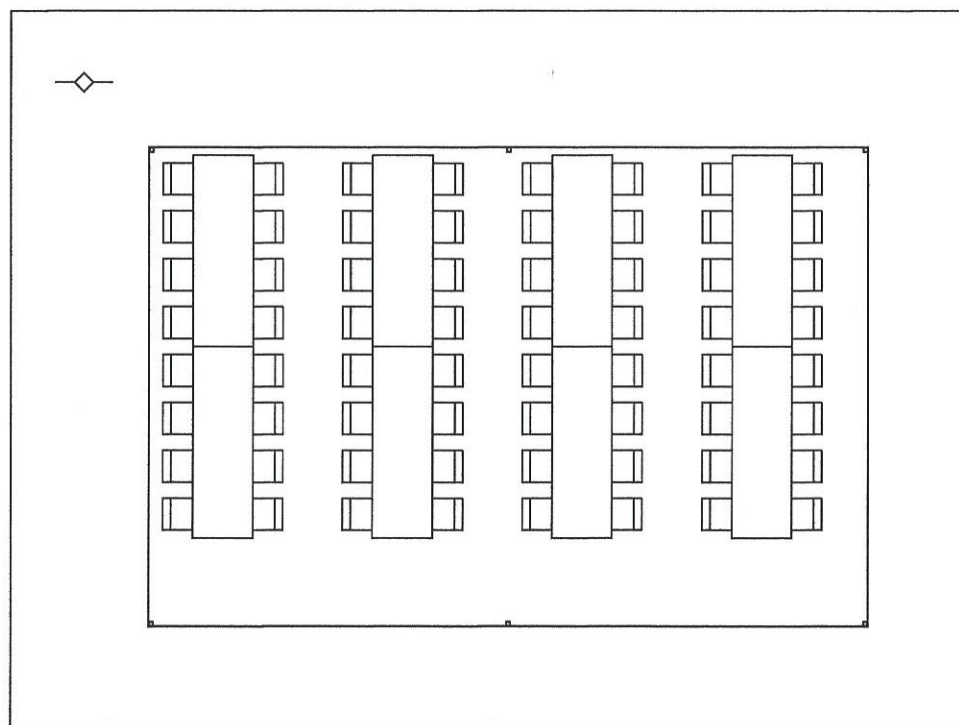

## 20x30 High Peak Frame Tent

0 10 20 30

Feet

64 People

Event Rental & Decor

Date:  
Project:  
Owner:  
Designer: Joe