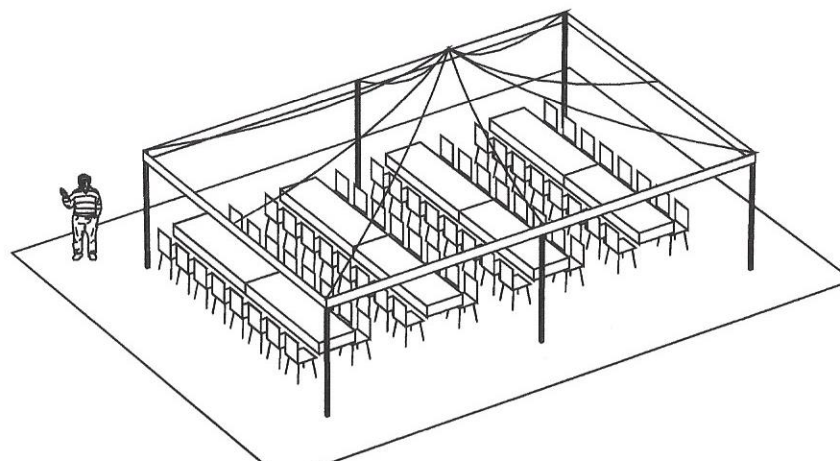

## 20x30 High Peak Frame Tent

0 10 20 30

Feet

64 People

Event Rental & Decor

Date:  
Project:  
Owner:  
Designer: Joe