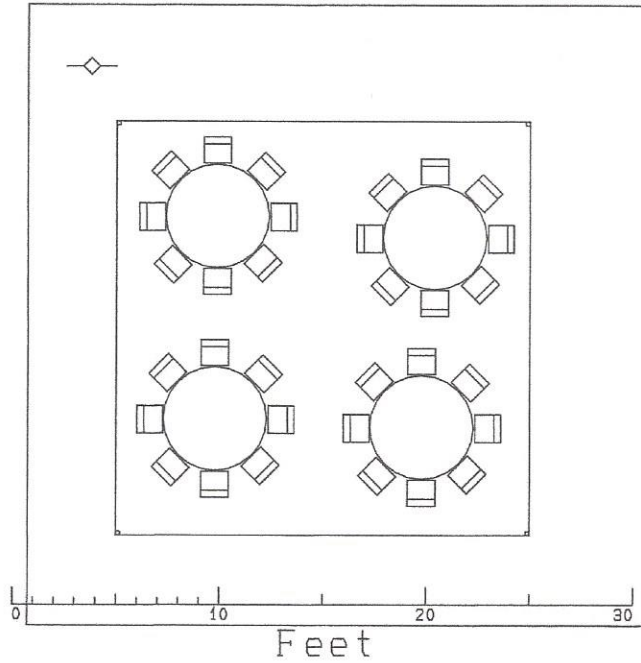

Party Connection Rentals

20x20 High Peak Frame Tent

32 People

Event Rental & Decor

Date:
Project:
Owner:
Designer: Joe