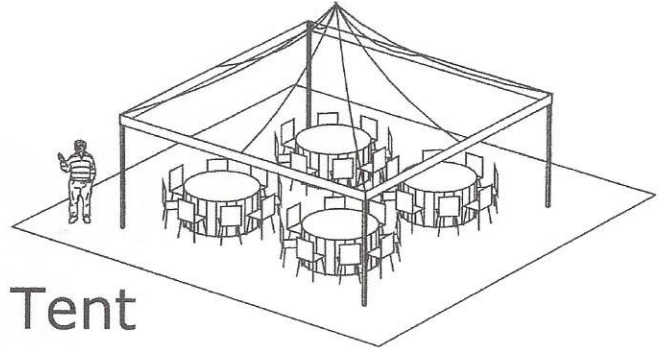

Party Connection Rentals

20x20 High Peak Frame Tent

32 People

Event Rental & Decor

Date:
Project:
Owner:
Designer: Joe