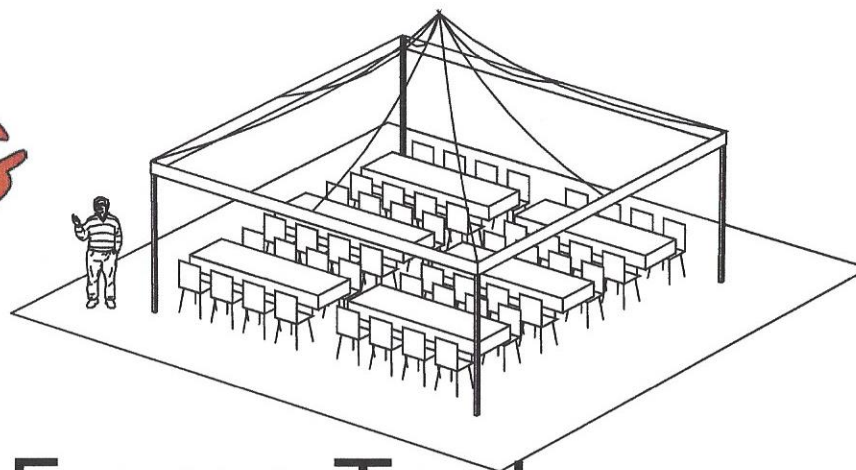

Party Connection Rentals

20x20 High Peak Frame Tent

48 People

6 - 8' Tables

No Centre Poles -
allows maximum use
of space

Event Rental & Decor

Date:
Project:
Owner:
Designer: Joe