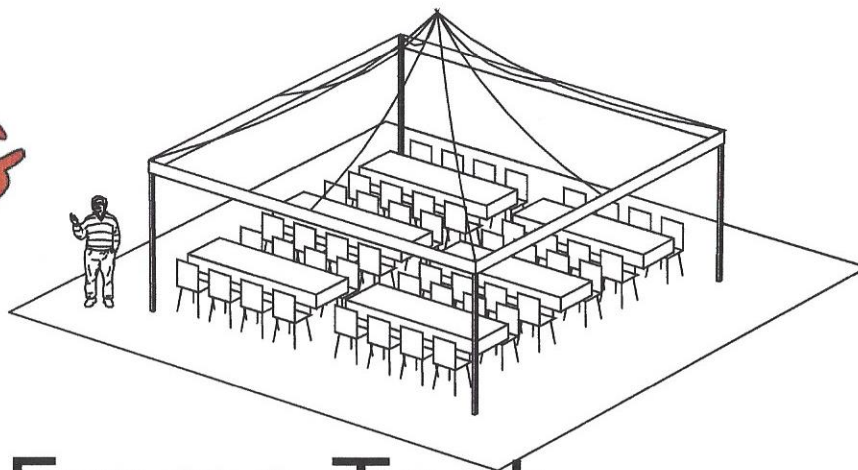

Party Connection Rentals

20x20 High Peak Frame Tent

48 People

6 - 8' Tables

No Centre Poles -
allows maximum use
of space

Event Rental & Decor

Date:
Project:
Owner:
Designer: Joe