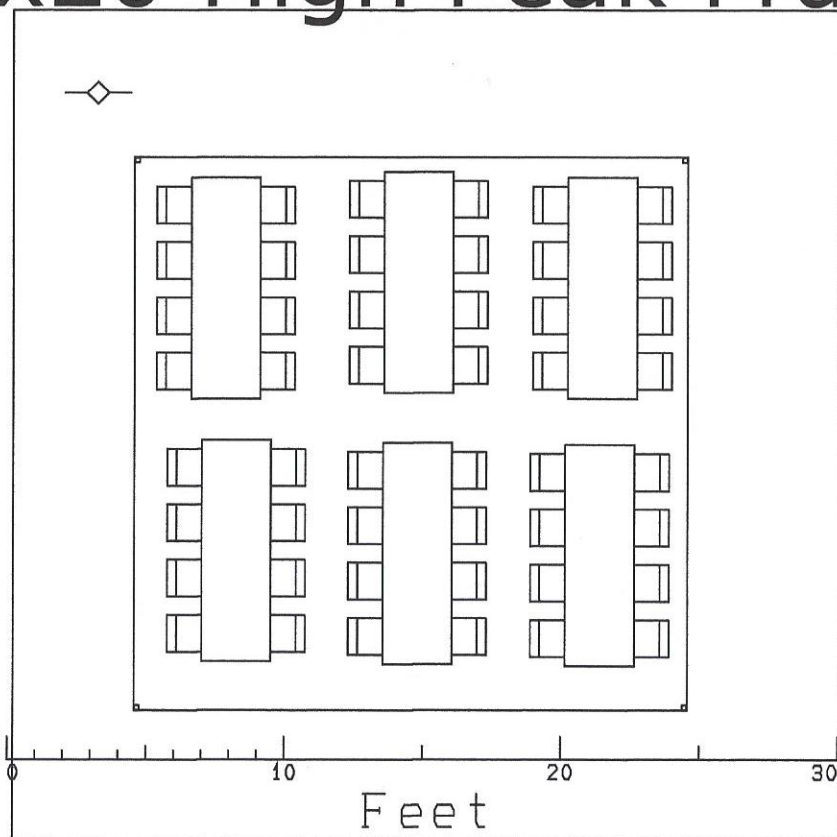

Party Connection Rentals

20x20 High Peak Frame Tent

48 People

6 - 8' Tables

No Centre Poles -
allows maximum use
of space

Event Rental & Decor

Date:
Project:
Owner:
Designer: Joe