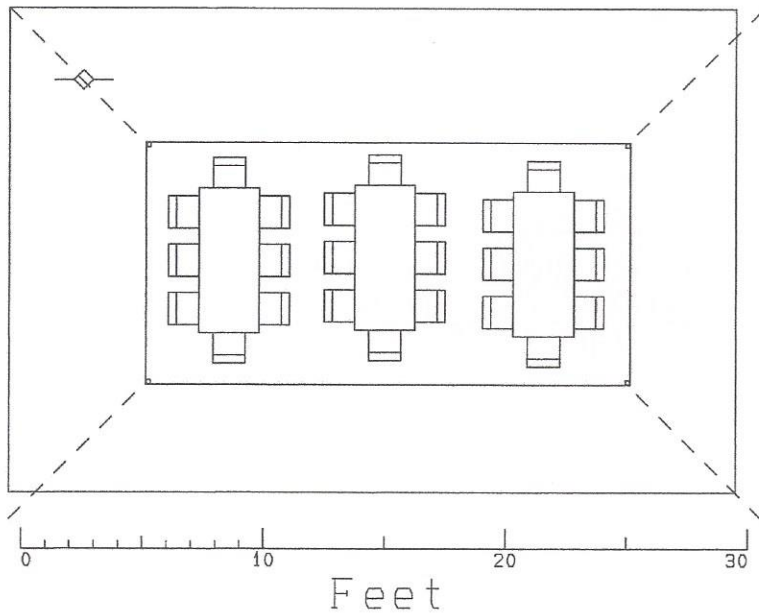

# Party Connection Rentals

10x20 High Peak Frame Tent

24 People

No Centre Poles - allows for maximum use of space

Event Rental & Decor

Date:  
Project:  
Owner:  
Designer: