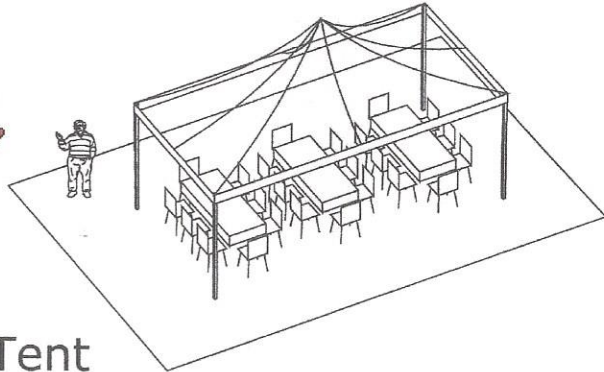

Party Connection Rentals

10x20 High Peak Frame Tent

24 People

No Centre Poles - allows for maximum use of space

Event Rental & Decor

Date:
Project:
Owner:
Designer: