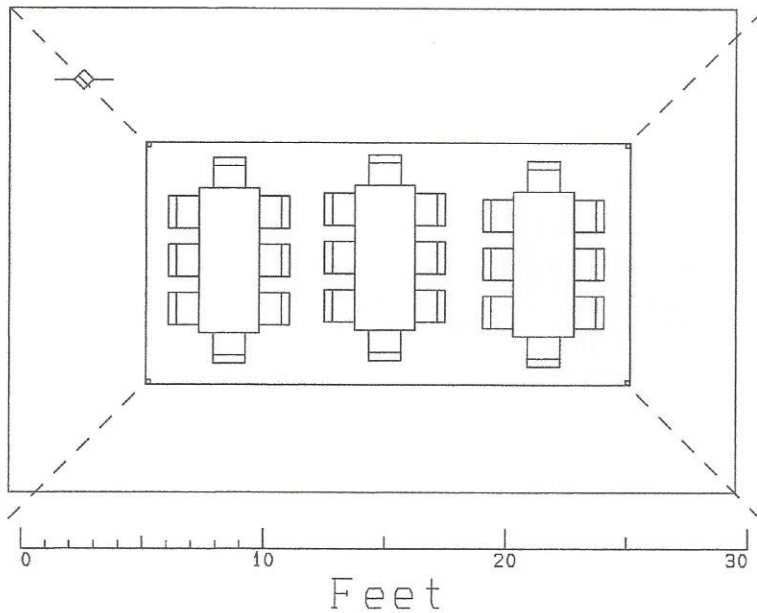

Party Connection Rentals

10x20 High Peak Frame Tent

24 People

No Centre Poles - allows for maximum use of space

Event Rental & Decor

Date:
Project:
Owner:
Designer: