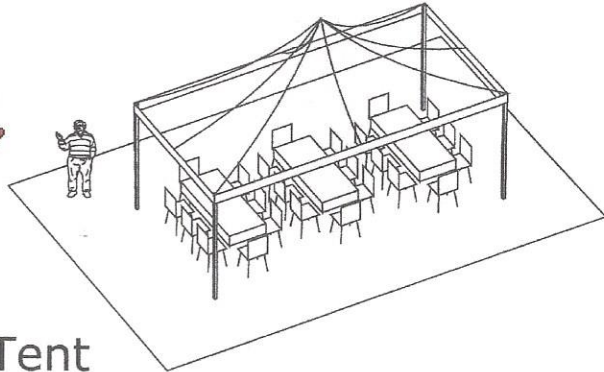

# Party Connection Rentals

10x20 High Peak Frame Tent

24 People

No Centre Poles - allows for maximum use of space

Event Rental & Decor

Date:  
Project:  
Owner:  
Designer: